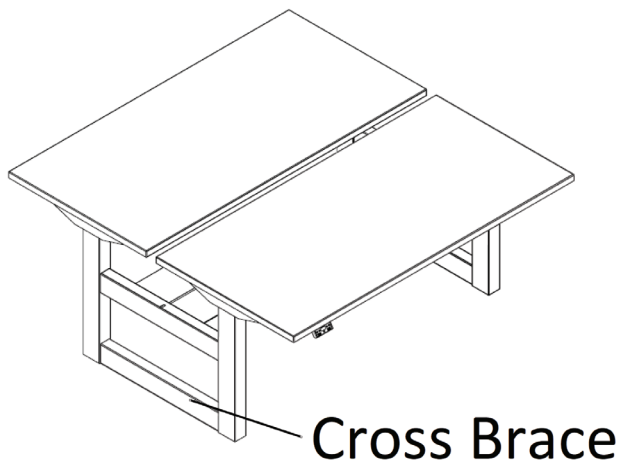

CREST BENCHING

POWER AND ACCESSORIES

Each Bench kit ordered will require 1 junction block kit. If you are ordering a 6 pack (1 starter and 2 adders) you will need 3 junction block kits.

Each Benching run will need a Junction block Jumper for each Add on Bench Kit purchased.

Each Benching run will need 1 Power Entry infeed, maximum number of bench sets powered by 1 infeed is 5 sets (10 stations)

Crest HAT channels are required when using 72" work surfaces

Plus Freight

Part Number	Description	List Price
POW-CREST-PB-85749	Junction Block, Double Back to Back, 3+1	$ 777
POW-CREST-PB-133527	Junction Block, Double Back to Back, 2+2	$ 777
POW-CREST-JMP-155988A	Junction Block Jumper for 48" wide applications	$ 305
POW-CREST-JMP-86963	Junction Block Jumper for 54" wide applications	$ 352
POW-CREST-JMP-86954	Junction Block Jumper for 60" wide applications	$ 398
POW-CREST-JMP-86951	Junction Block Jumper for 72" wide applications	$ 444
POW-CREST-INFEED-72	Power Entry - Hardwire, 4 circuit, 72" length	$ 393
POW-CREST-INFEED-72NYC	Power Entry - Hardwire, 4 circuit, New York, 72" length	$ 555
CREST-CROSSBRACE	Clever Bench Cross Brace, 30" Wide	$ 139
CREST-HAT	HAT CHANNEL -FOR SURFACES 72 AND OVER 60.25 x 6.25 x 2.125	$ 105.00