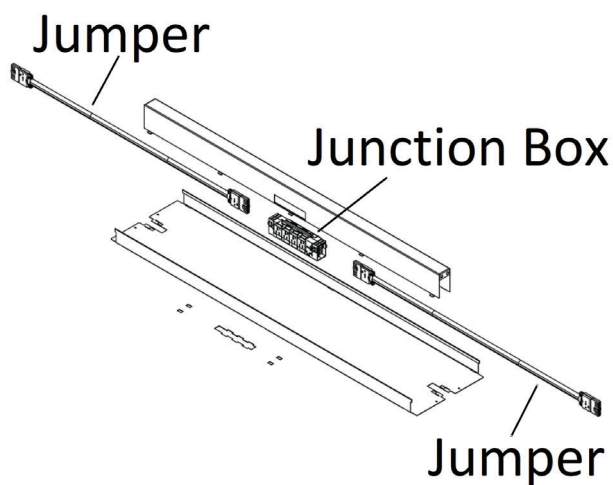

CREST BENCHING

POWER AND ACCESSORIES

Each Bench kit ordered will require 1 junction block kit. If you are ordering a 6 pack (1 starter and 2 adders) you will need 3 junction block kits.

Each Benching run will need a Junction block Jumper for each Add on Bench Kit purchased.

Each Benching run will need 1 Power Entry infeed, maximum number of bench sets powered by 1 infeed is 5 sets (10 stations)

Crest HAT channels are required when using 72" work surfaces

Plus Freight

Part Number	Description	List Price
POW-CREST-PB-85749	Junction Block, Double Back to Back, 3+1	$ 777
POW-CREST-PB-133527	Junction Block, Double Back to Back, 2+2	$ 777
POW-CREST-JMP-155988A	Junction Block Jumper for 48" wide applications	$ 305
POW-CREST-JMP-86963	Junction Block Jumper for 54" wide applications	$ 352
POW-CREST-JMP-86954	Junction Block Jumper for 60" wide applications	$ 398
POW-CREST-JMP-86951	Junction Block Jumper for 72" wide applications	$ 444
POW-CREST-INFEED-72	Power Entry - Hardwire, 4 circuit, 72" length	$ 393
POW-CREST-INFEED-72NYC	Power Entry - Hardwire, 4 circuit, New York, 72" length	$ 555
CREST-CROSSBRACE	Clever Bench Cross Brace, 30" Wide	$ 139
CREST-HAT	HAT CHANNEL -FOR SURFACES 72 AND OVER 60.25 x 6.25 x 2.125	$ 105.00