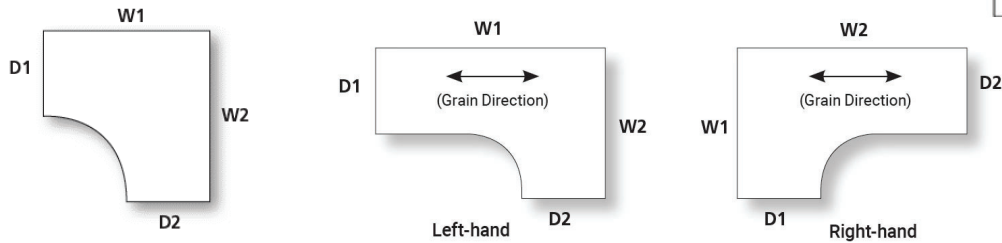

Plus Freight

EXTENDED CORNER WORK SURFACES		
TOP-EXT-COR-2448-4824	Corner HPL worksurface with 3mm edge 24x48 x 48x24	$ 715
TOP-EXT-COR-3048-4830	Corner HPL worksurface with 3mm edge 30x48 x 48x30	$ 727
TOP-EXT-COR-LH-2460-3624	Extended Corner Left Hand HPL worksurface with 3mm edge 24x60 x 36x24	$ 720
TOP-EXT-COR-LH-2466-3624	Extended Corner Left Hand HPL worksurface with 3mm edge 24x66 x 36x24	$ 819
TOP-EXT-COR-LH-2472-3624	Extended Corner Left Hand HPL worksurface with 3mm edge 24x72 x 36x24	$ 858
TOP-EXT-COR-RH-2436-6024	Extended Corner Left Hand HPL worksurface with 3mm edge 24x36 x 60x24	$ 720
TOP-EXT-COR-RH-2436-6624	Extended Corner Left Hand HPL worksurface with 3mm edge 24x36 x 66x24	$ 819
TOP-EXT-COR-RH-2436-7224	Extended Corner Left Hand HPL worksurface with 3mm edge 24x36 x 72x24	$ 858
TOP-EXT-COR-LH-3060-3624	Extended Corner Left Hand HPL worksurface with 3mm edge 30x60 x 36x24	$ 768
TOP-EXT-COR-LH-3066-3624	Extended Corner Left Hand HPL worksurface with 3mm edge 30x66 x 36x24	$ 864
TOP-EXT-COR-LH-3072-3624	Extended Corner Left Hand HPL worksurface with 3mm edge 30x72 x 36x24	$ 936
TOP-EXT-COR-RH-2436-6030	Extended Corner Left Hand HPL worksurface with 3mm edge 24x36 x 60x30	$ 768
TOP-EXT-COR-RH-2436-6630	Extended Corner Left Hand HPL worksurface with 3mm edge 24x36 x 66x30	$ 864
TOP-EXT-COR-RH-2436-7230	Extended Corner Left Hand HPL worksurface with 3mm edge 24x36 x 72x30	$ 936
TOP-EXT-COR-LH-2460-4224	Extended Corner Left Hand HPL worksurface with 3mm edge 24x60 x 42x24	$ 819
TOP-EXT-COR-LH-2466-4224	Extended Corner Left Hand HPL worksurface with 3mm edge 24x66 x 42x24	$ 982
TOP-EXT-COR-LH-2472-4224	Extended Corner Left Hand HPL worksurface with 3mm edge 24x72 x 42x24	$ 982
TOP-EXT-COR-RH-2442-6024	Extended Corner Left Hand HPL worksurface with 3mm edge 24x42 x 60x24	$ 819
TOP-EXT-COR-RH-2442-6624	Extended Corner Left Hand HPL worksurface with 3mm edge 24x42 x 66x24	$ 982
TOP-EXT-COR-RH-2442-7224	Extended Corner Left Hand HPL worksurface with 3mm edge 24x42 x 72x24	$ 982
TOP-EXT-COR-LH-3060-4224	Extended Corner Left Hand HPL worksurface with 3mm edge 30x60 x 42x24	$ 819