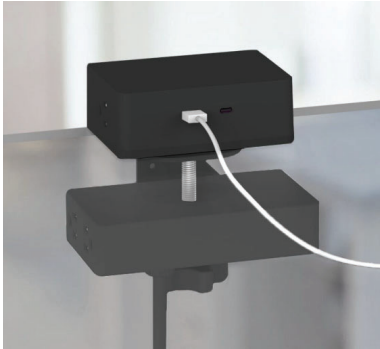

VLT PLUS -USPH POWER UNITS

Power unit with Under Surface Power Hub

Quick Charge and Power Delivery (PD) enabled. Supports USB-C Laptop and Tablet charging

SPECIFICATIONS

- (2) Tamper-Resistant AC outlets
- (1) USB Type-A port: 5V-12V, Up to 18W
- (1) USB Type-C port: 5V-20V, Up to 45W
- Standard finish: Black, Silver, White
- 6' and 10' 14AWG x 3C power cord
- Rating: 125V 60Hz 15A

Under surface hub specs:

- (4) Tamper-Resistant (TR) AC outlets
- Overload protection with reset switch
- Rating 125V 60Hz 15A
- UL & cUL certified for use in USA & Cana

DESK TOP CLAMP with UNDER SURFACE POWER HUB

MODEL	Description	List
VLT-PLUS-USPH-2P1A1C-DC-10-**	Volt Desk top clamp on power unit, 2 power, 1USB A 1 USB C, 10' power cord Includes under surface 4 power box with overlad protection	$ 445
VLT-PLUS-USPH-2P1A1C-DC-6-**	Volt Desk top clamp on power unit, 2 power, 1USB A 1 USB C, 6' power cord Includes under surface 4 power box with overlad protection	$ 435

** Available in Silver, Black or White Finish