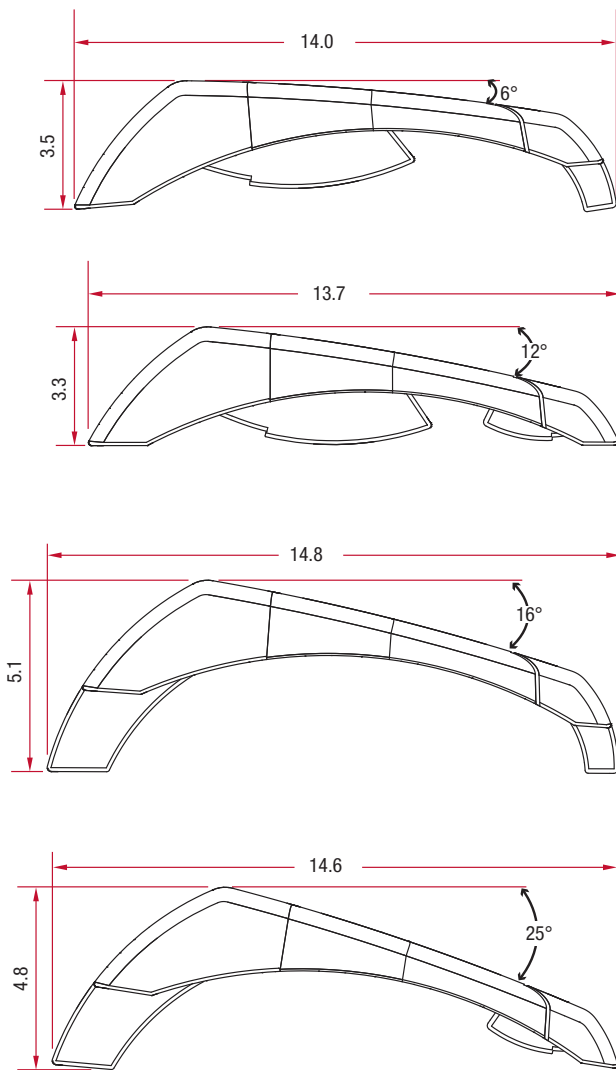

AFR

Adjustable Foot Rest

Foot Rest

Ample adjustable foot support to accommodate various users, especially when the chair adjustment is not enough.

Features	Benefits
Folding support legs providing tilt angles of 6°, 12°, 16°, and 25°	Easy tilt adjustment to accommodate various users, especially when chair adjustment is inadequate
Anti-fatigue rubber surface on platform	Provides additional user comfort
Platform surface 15.7 x 10"	Provides ample space for foot support area
Black with grey accents	Aesthetically pleasing design

Foot Rest

Black plastic with
grey accents

Model	Depth	Width	Tilt Adjustment Angles	Anti-Fatigue Mat	Weight
AFR	13.7" to 14.8"	15.7"	6°, 12°, 16° and 25°	Included	3.7 lbs

Notes: 1. Weight = packaged shipping weight per unit. 2. Specifications are subject to change without notice.