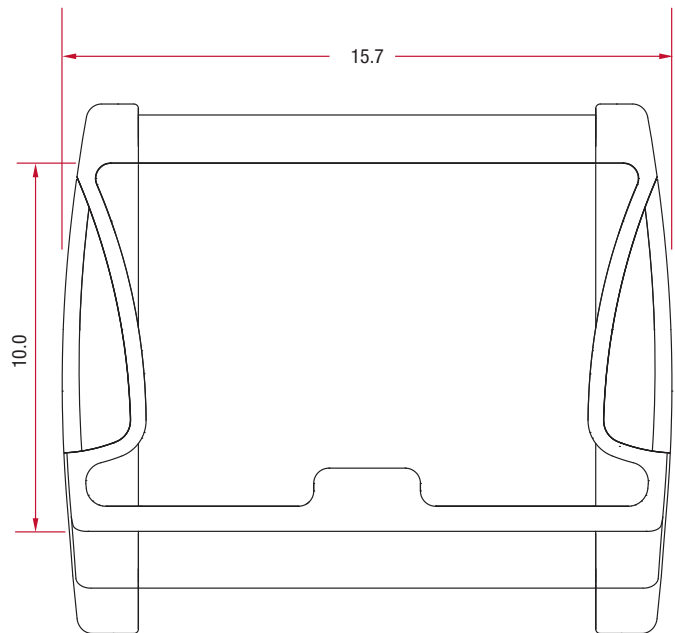

AFR

Adjustable Foot Rest

Foot Rest

Ample adjustable foot support to accommodate various users, especially when the chair adjustment is not enough.

Features	Benefits
Folding support legs providing tilt angles of 6°, 12°, 16°, and 25°	Easy tilt adjustment to accommodate various users, especially when chair adjustment is inadequate
Anti-fatigue rubber surface on platform	Provides additional user comfort
Platform surface 15.7 x 10"	Provides ample space for foot support area
Black with grey accents	Aesthetically pleasing design

Foot Rest

Black plastic with
grey accents

Model	Depth	Width	Tilt Adjustment Angles	Anti-Fatigue Mat	Weight
AFR	13.7" to 14.8"	15.7"	6°, 12°, 16° and 25°	Included	3.7 lbs

Notes: 1. Weight = packaged shipping weight per unit. 2. Specifications are subject to change without notice.