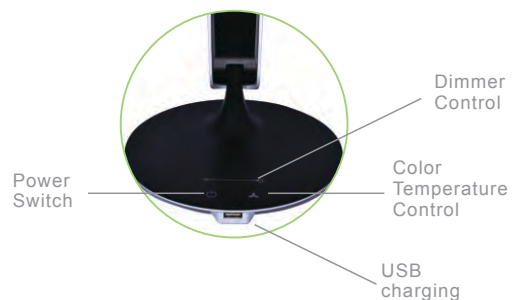

### Specifications & Features

- Product Name: LED table lamp
- Model# Flex
- Light Source: LED array
- Color Temperature: 4,000 - 4,500K
- Lumen output: 300 lumen
- Dimming: 7 levels
- Glare, flicker, shadow and UV free
- Adjustable arm for maximized light coverage
- Power input: AC 100-240V power adapter with DC 12V 1A output
- Product dimensions: 14" (L) X 4-3/8" (W) X 15" (H)
- Net weight: 2.5 lbs
- Gross weight: 3.3 lbs

Touch Panel

LED Light Source

### Specifications & Features

- Product Name: LED table lamp
- Model# Angle-U
- Light Source: LED array
- Color Temperature: variable, 5 preset modes
- Lumen output: 300 lumen
- Dimming: 5 levels
- Glare, flicker, shadow and UV free
- Built-in USB charger for mobile devices (DC 5V, 0.7A Max.)
- Adjustable arm for maximized light coverage
- Power input: AC 100-240V power adapter with DC 12V 1.5A output
- Dimensions: 6.5" X 6.5" X 17"

### Specifications & Features

- Product Name: LED table lamp
- Model# Twist-U
- Light Source: Side-emitted LED panel
- Lumen Output: 960 lumen max.
- Color Temperature: 3,300K - 6,200K (4 preset modes)
- Dimming: 5 levels
- Glare, flicker, shadow and UV free
- Built-in USB charger for mobile devices
- Adjustable arm for maximized light coverage
- Power input: AC 100-240V power adapter with DC 12V 2A output
- Dimensions: 7.09" X 6.74" X 17.92"