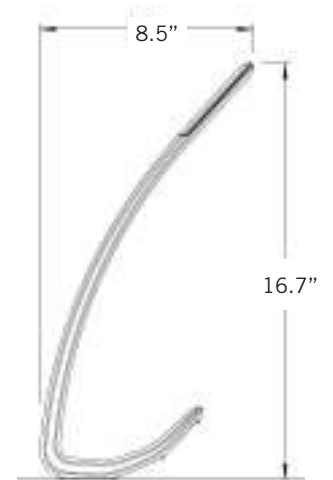

DESIGN SERIES OPTIONS

CLASSIC SERIES

- automatic turn off after 10 hours
- touch-and-hold dimming
- corded power supply
- available in white finish only

PERFORMANCE SERIES

- touch-and-hold dimming
- soft touch finish
- occupancy sensor
- dedicated USB charge port
- corded power supply

DESIGNER SERIES

- touch-and-hold dimming
- soft touch finish
- occupancy sensor
- dedicated USB charge port
- corded power supply
- rechargeable 6-hour lithium ion battery

ORDERING INFORMATION

	DESCRIPTION	CODE
Step 1: Select series	Classic series	ROCK.AW
	Performance series	ROCK.OS.USB
	Designer series	ROCK.OS.USB.BATT
Step 2: Select color (Performance and Designer series only)	Black finish	+.BK
	Silver finish	+.SV
	Ash Gray finish	+.AG
	White finish	+.AW

ROCK

Environmental considerations:

- Made with fully-recyclable polymer housing and aluminum
- Lower power consumption
- Mercury-free LEDs
- LEED credit eligibility